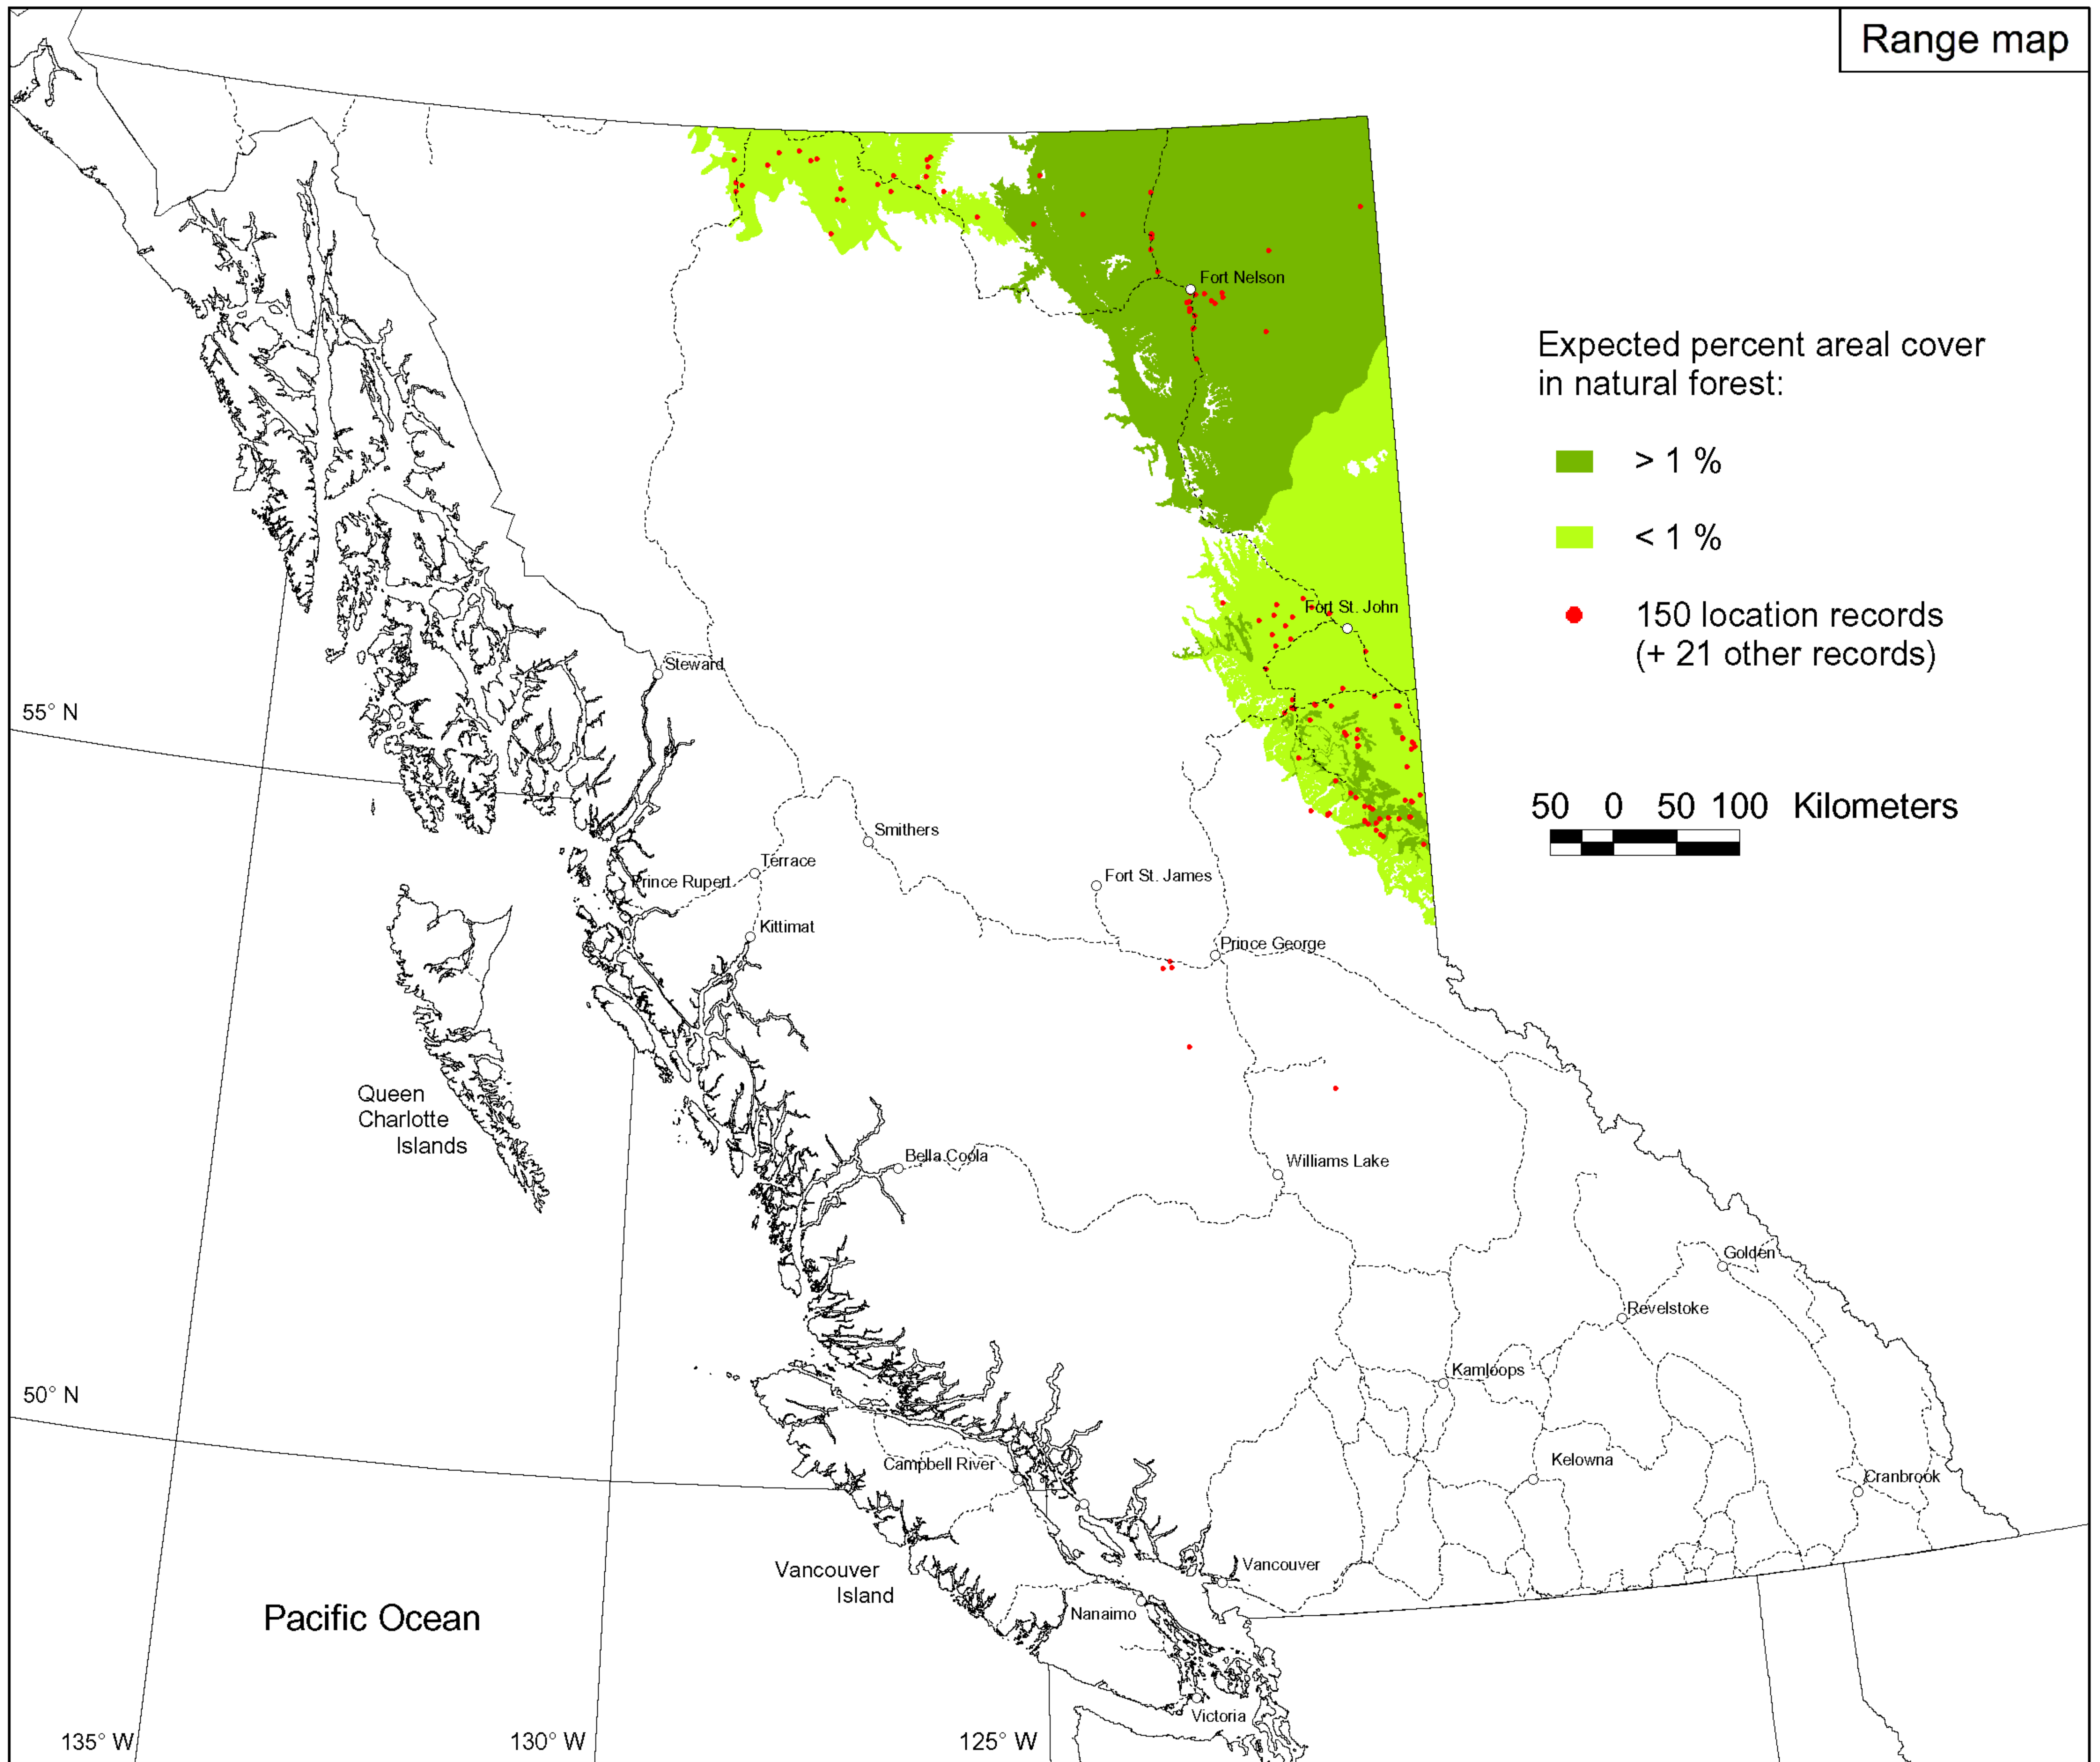

Larix laricina (Du Roi) K. Koch - Tamarack

Range map

Conservation status

Cumulative cover

BEC Zone	Species range (ha)	Protected (%)	Number of reserves with cumulative cover			
			> 2.5 ha	> 5 ha	> 10 ha	> 50 ha
BWBS	12,208,262	2.3	29	20	14	10
ESSF	563,259	7.7	4	4	4	2