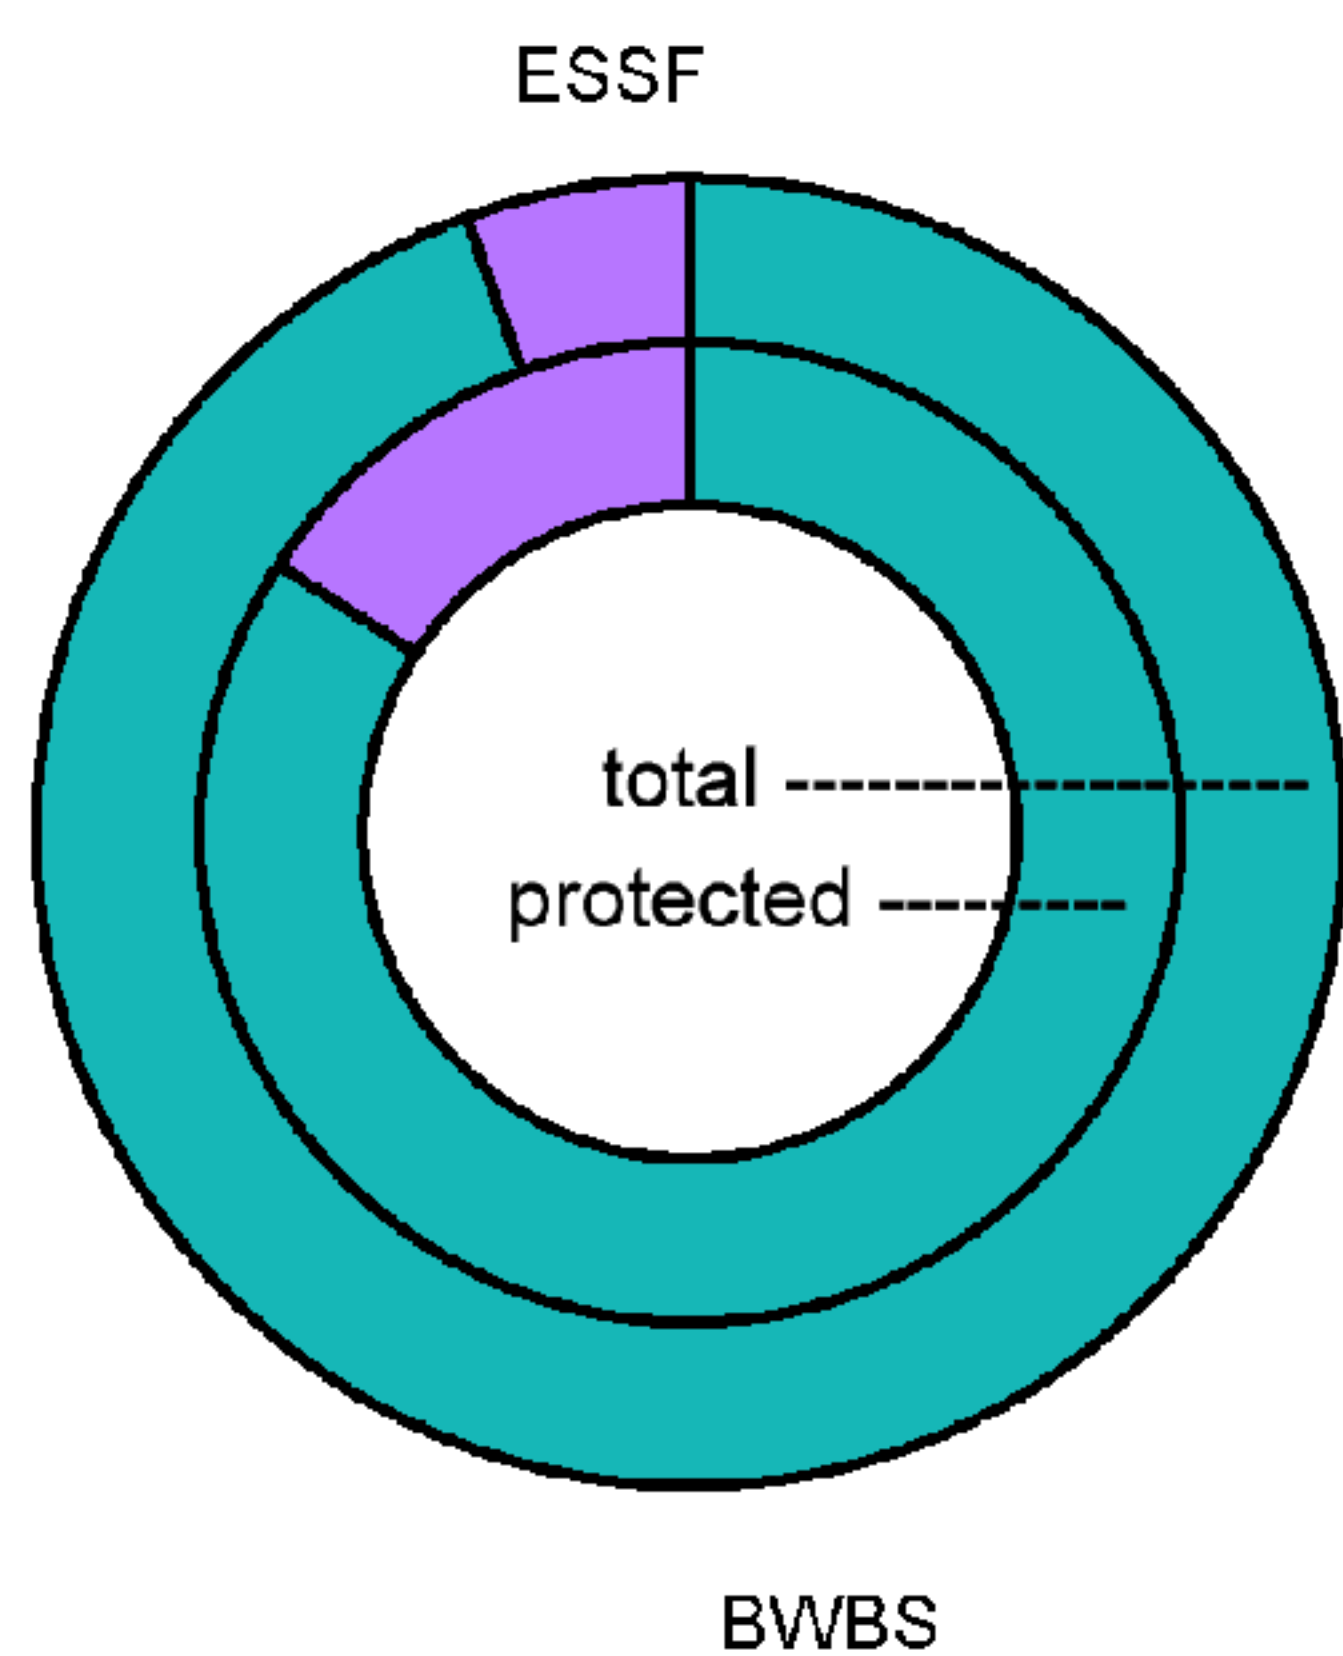

Larix laricina (Du Roi) K. Koch - Tamarack

Range map

Conservation status

Cumulative cover

BEC Zone	Species range (ha)	Protected (%)	Number of reserves with cumulative cover			
			> 2.5 ha	> 5 ha	> 10 ha	> 50 ha
BWBS	12,208,262	2.3	29	20	14	10
ESSF	563,259	7.7	4	4	4	2