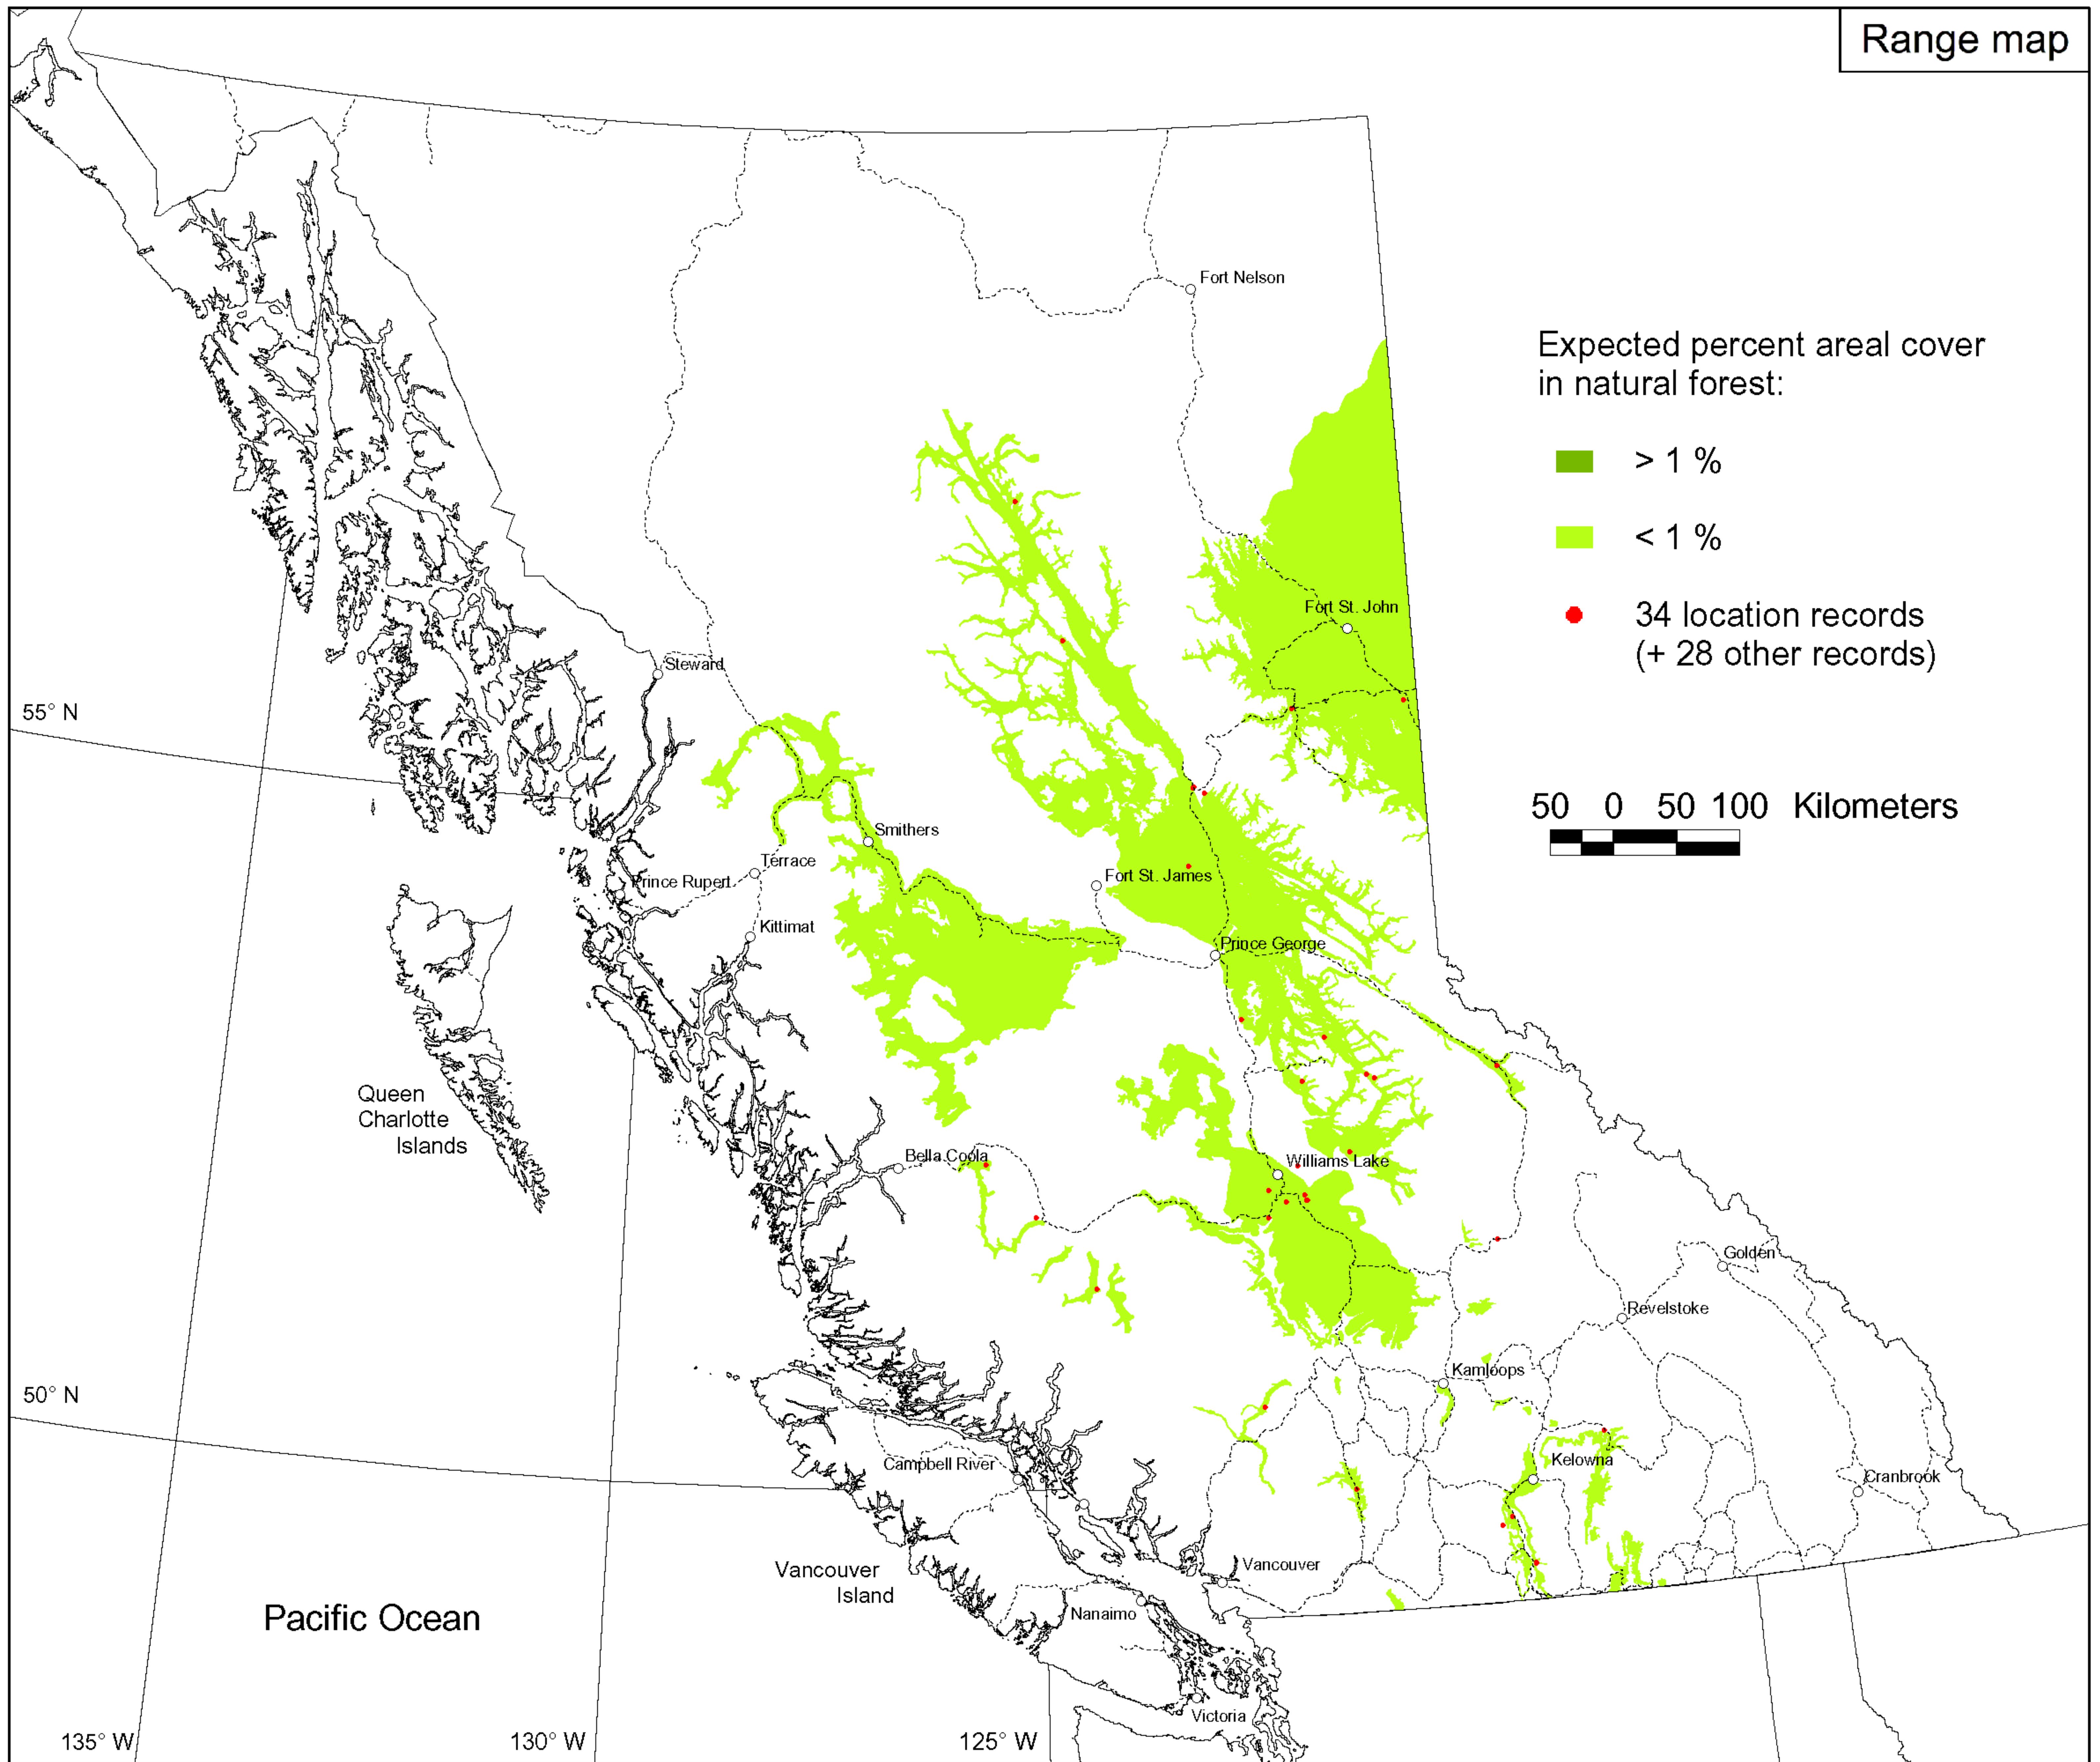

Prunus pensylvanica L. f. - Pin cherry

Range map

Conservation status

Cumulative cover

BEC Zone	Species range (ha)	Protected (%)	Number of reserves with cumulative cover			
			> 2.5 ha	> 5 ha	> 10 ha	> 50 ha
BWBS	4,283,949	4.2	0	0	0	0
ICH	884,825	8.5	1	0	0	0
IDF	1,440,437	8.2	4	3	3	2
PP	106,582	8.8	0	0	0	0
SBS	5,222,999	7.7	5	3	2	0