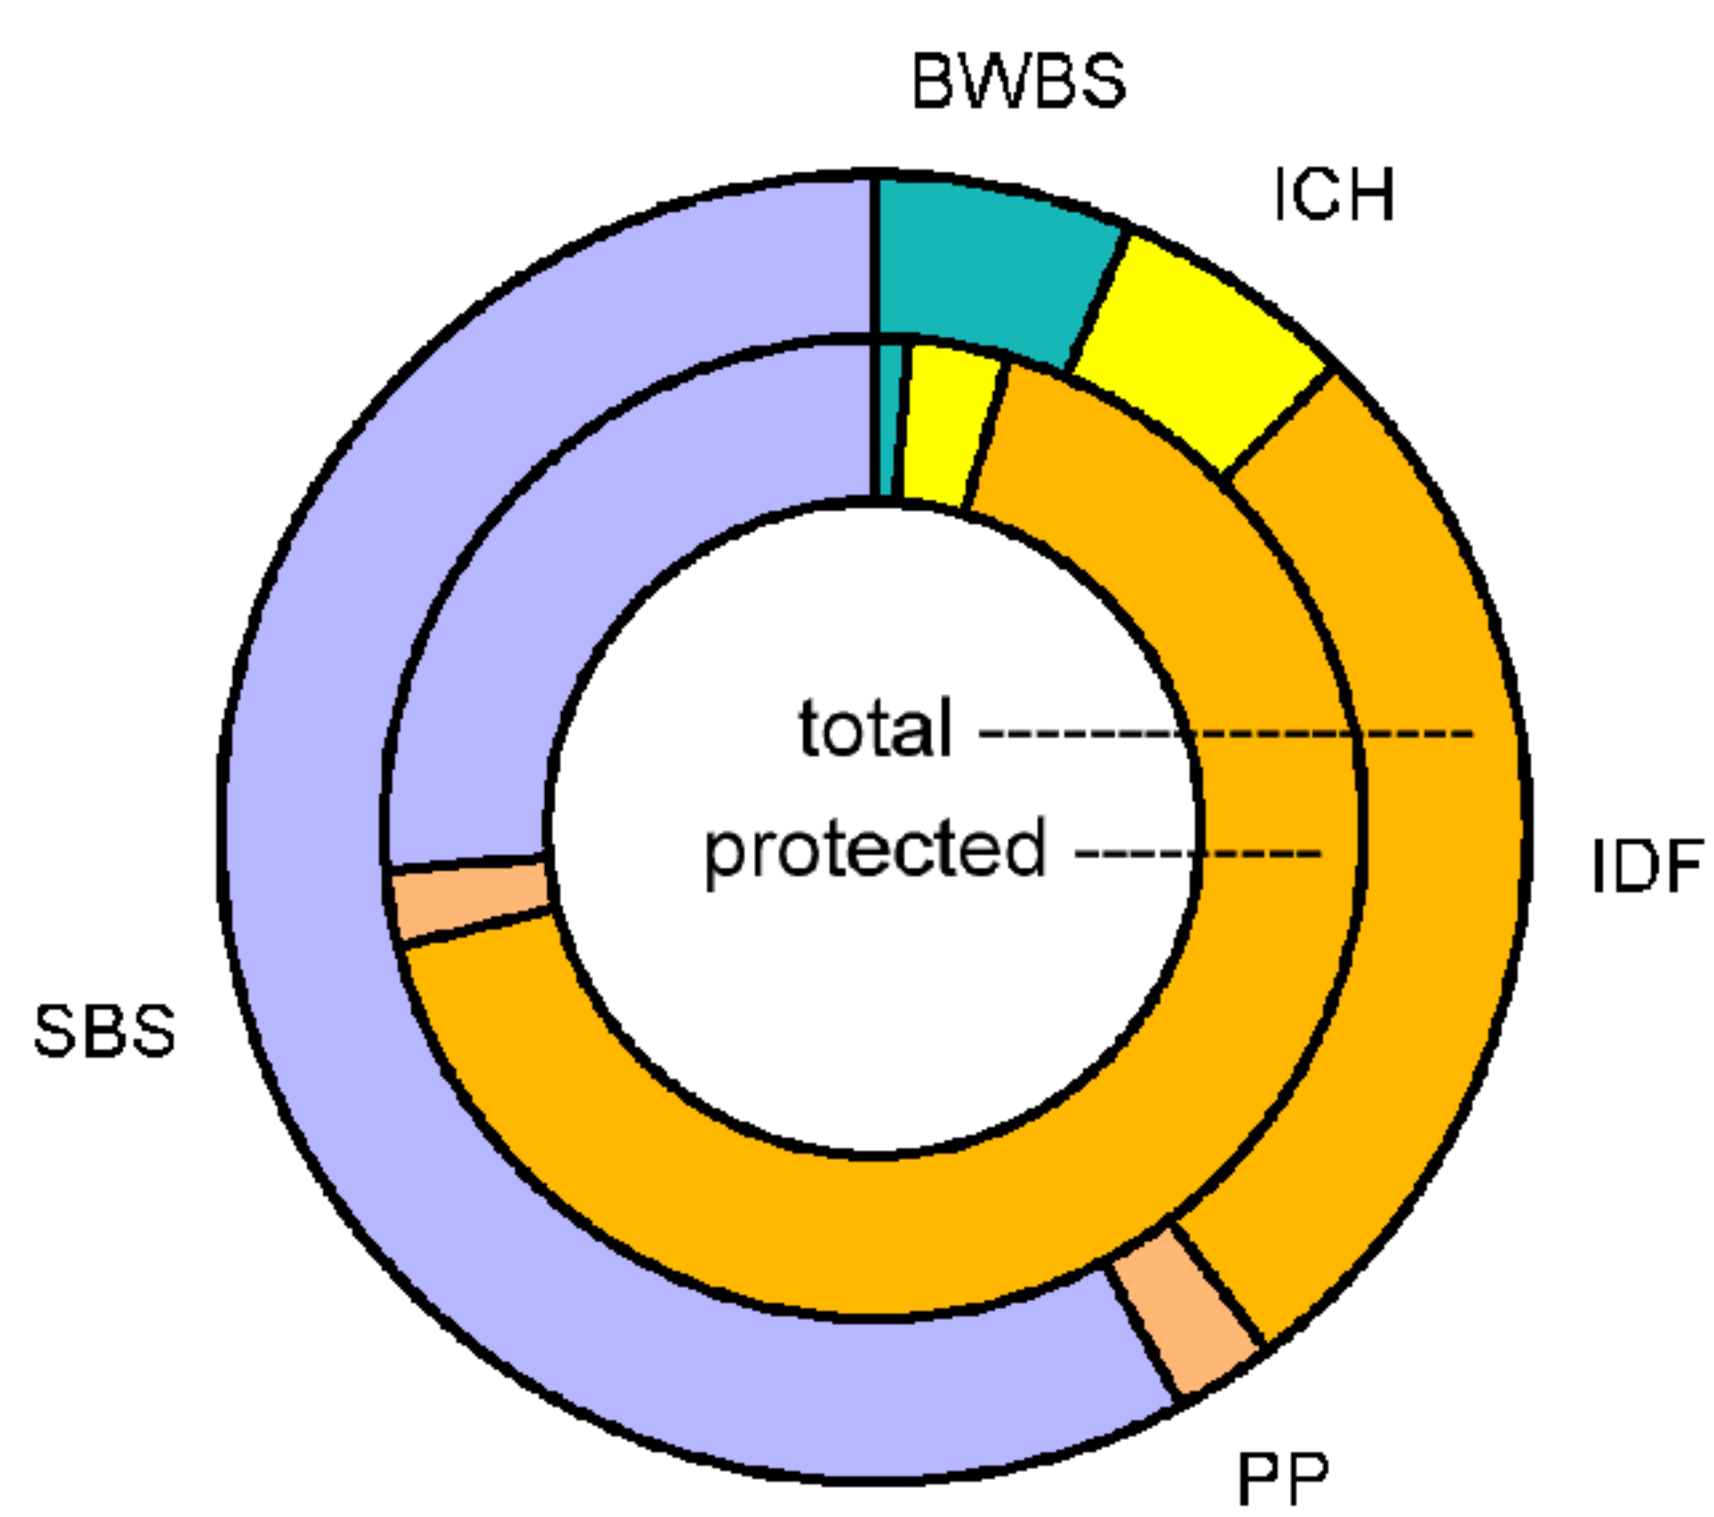

Prunus pensylvanica L. f. - Pin cherry

Range map

Conservation status

Cumulative cover

BEC Zone	Species range (ha)	Protected (%)	Number of reserves with cumulative cover			
			> 2.5 ha	> 5 ha	> 10 ha	> 50 ha
BWBS	4,283,949	4.2	0	0	0	0
ICH	884,825	8.5	1	0	0	0
IDF	1,440,437	8.2	4	3	3	2
PP	106,582	8.8	0	0	0	0
SBS	5,222,999	7.7	5	3	2	0